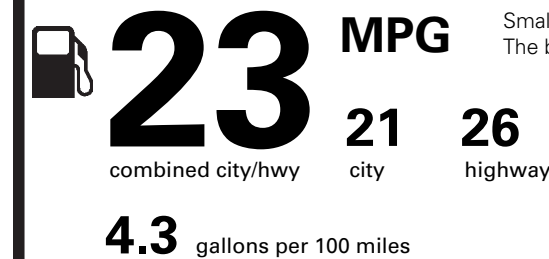

(MSRP)

PRICE INFORMATION

BASE PRICE	\$49,410.00
TOTAL OPTIONS/OTHER	845.00
TOTAL VEHICLE & OPTIONS/OTHER	50,255.00
DESTINATION & DELIVERY	995.00

(MSRP)

RAMP ONE	RA02	RAIL	ITEM #: 26-L401 O/T 2	LINCOLN AUTOMOTIVE FINANCIAL SERVICES Whether you decide to lease or finance your vehicle, you'll find the choices that are right for you. See your Lincoln Dealer for details or visit www.lincolnafs.com .	TOTAL MSRP \$51,250.00
RAMP TWO					
This label is affixed pursuant to the Federal Automobile Information Disclosure Act. Gasoline, License, and Title Fees, State and Local taxes are not included. Dealer installed options or accessories are not included unless listed above.				MD061 R RD X 120 000121 04 06 21	

EPA DOT Fuel Economy and Environment

Gasoline Vehicle

Fuel Economy

Small SUVs range from 16 to 120 MPG. The best vehicle rates 141 MPGe.

You spend **\$1,250** more in fuel costs over 5 years compared to the average new vehicle.